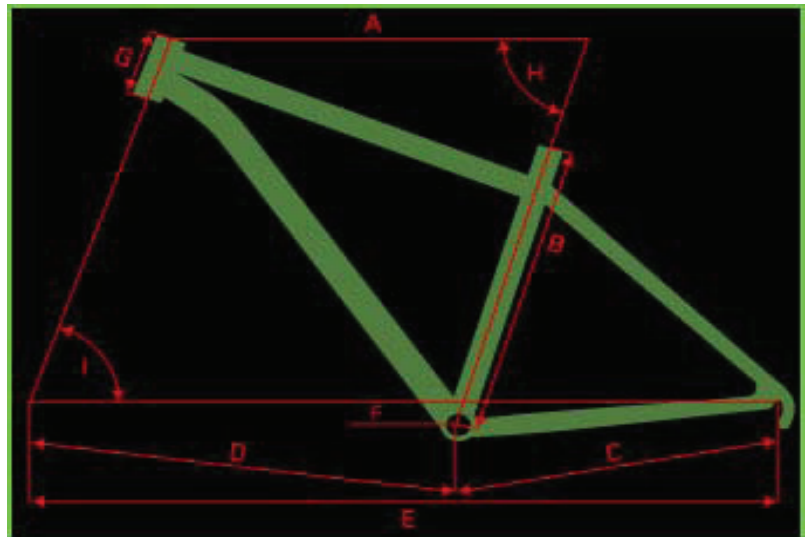

2010 Niner - Emd9 Frameset

To Order Contact sales@918xc.com 918.794.8356

- A - Effective Top Tube
- B - Seat tube, center - top
- C - Chainstay
- E - Wheelbase
- F - Bottom Bracket Drop
- G - Head Tube Length
- H - Seat Tube Angle
- I - Head Tube Angle
- J - Stand-over height

EMD 9	A	B	C	E	F	G	H	I	J
Small	23.1	15.5	17.5	42.6	60mm	80mm	73	71.5	28.1
Medium	23.75	16.5	17.5	43.1	60mm	90mm	73	72	29
Large	24.5	19	17.5	43.8	60mm	105mm	73	72	30.6
XL	25.25	21.5	17.5	44.6	60mm	120mm	73	72	32.6