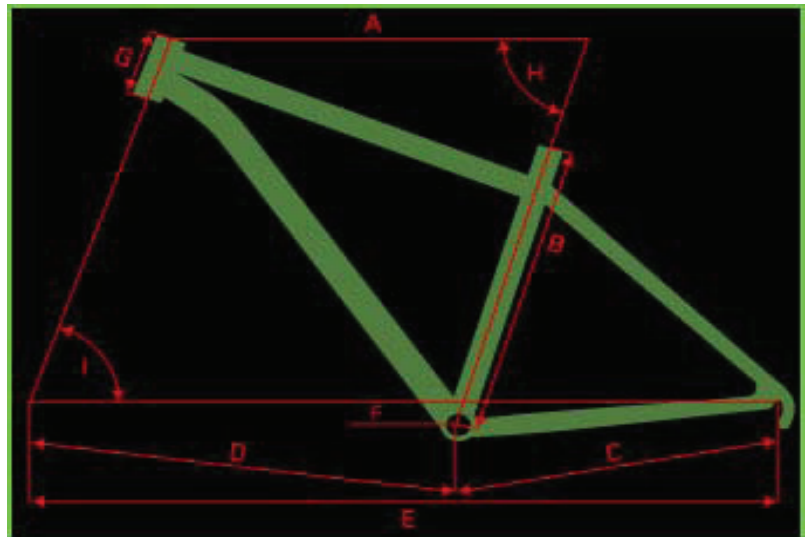

2010 Niner - Jet 9 Frameset

To Order Contact sales@918xc.com 918.794.8356

- A - Effective Top Tube
- B - Seat tube, center - top
- C - Chainstay
- E - Wheelbase
- F - Bottom Bracket Drop
- G - Head Tube Length
- H - Seat Tube Angle
- I - Head Tube Angle
- J - Stand-over height

JET 9	A	B	C	E	F	G	H	I	J
Small	23.1	16	17.7	42.8	35mm	90mm	73.5	71.5	26.9
Medium	23.75	18	17.7	43	35mm	100mm	73.5	72	28.5
Large	24.5	20	17.7	44	35mm	105mm	74	72	30
XL	25.25	22	17.7	44.8	35mm	115mm	74	72	31.7