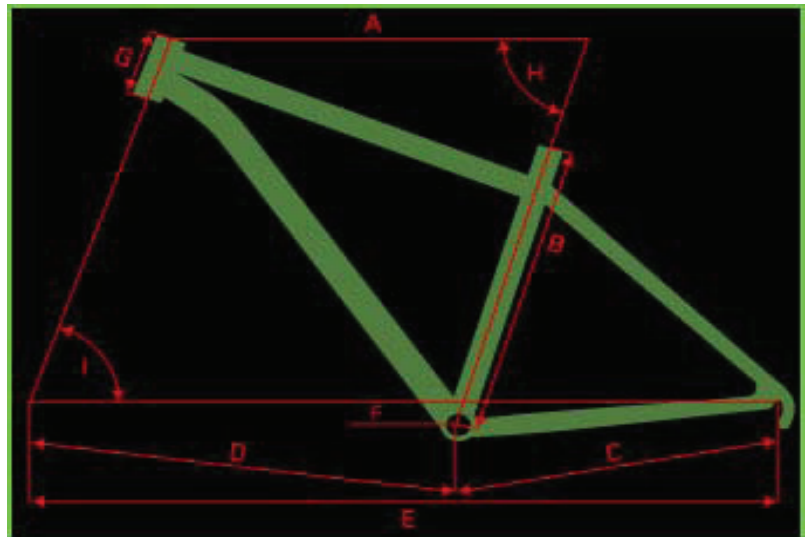

2010 Niner - One 9 Frameset

To Order Contact sales@918xc.com 918.794.8356

- A - Effective Top Tube
- B - Seat tube, center - top
- C - Chainstay
- E - Wheelbase
- F - Bottom Bracket Drop
- G - Head Tube Length
- H - Seat Tube Angle
- I - Head Tube Angle
- J - Stand-over height

ONE 9	A	B	C	E	F	G	H	I	J
Small	23.1	15.5	17.3	42.3	70mm	80mm	73	71.5	27.8
Medium	23.75	16.5	17.3	42.7	70mm	90mm	73	72	28.6
Large	24.5	19	17.3	43.5	70mm	105mm	73	72	30.3
XL	25.25	21.5	17.3	44.3	70mm	120mm	73	72	32.6