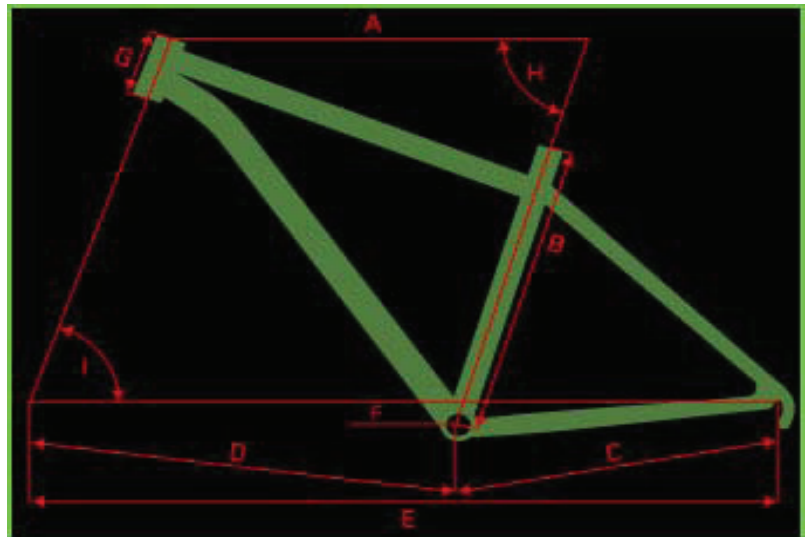

## 2010 Niner - Rip 9 Frameset

To Order Contact [sales@918xc.com](mailto:sales@918xc.com) 918.794.8356

- A - Effective Top Tube
- B - Seat tube, center - top
- C - Chainstay
- E - Wheelbase
- F - Bottom Bracket Drop
- G - Head Tube Length
- H - Seat Tube Angle
- I - Head Tube Angle
- J - Stand-over height

RIP 9	A	B	C	E	F	G	H	I	J
Small	23.1	16	17.9	43.4	29mm	115mm	73.5	71.5	28
Medium	23.75	18	17.9	44.1	29mm	120mm	73.5	71.5	29.4
Large	24.5	20	17.9	45	29mm	130mm	74	71.5	30.8
XL	25.25	22	17.9	45.8	29mm	145mm	74	71.5	32.4