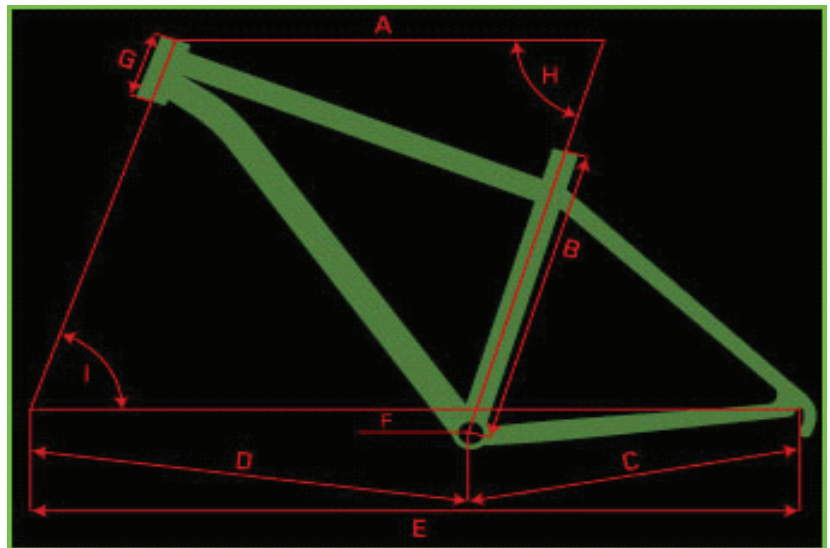

## 2010 Titus - Fireline Ti

To Order Contact [sales@918xc.com](mailto:sales@918xc.com) 918.794.8356

- A - Effective Top Tube
- B - Seat tube, center - top
- C - Chainstay
- E - Wheelbase
- F - Bottom Bracket Height
- G - Head Tube Length
- H - Seat Tube Angle
- I - Head Tube Angle
- J - Stand-over height

Fireline Ti	A	B	C	E	F	G	H	I	J
Small	23.25	17.75	18	44.69	12.6	4	73.5	69.5	29.69
Medium	24	18.75	18	44.93	12.65	4.25	73	70	29.96
Large	24.75	21.5	18	45.71	12.75	4.75	73	70	30.98