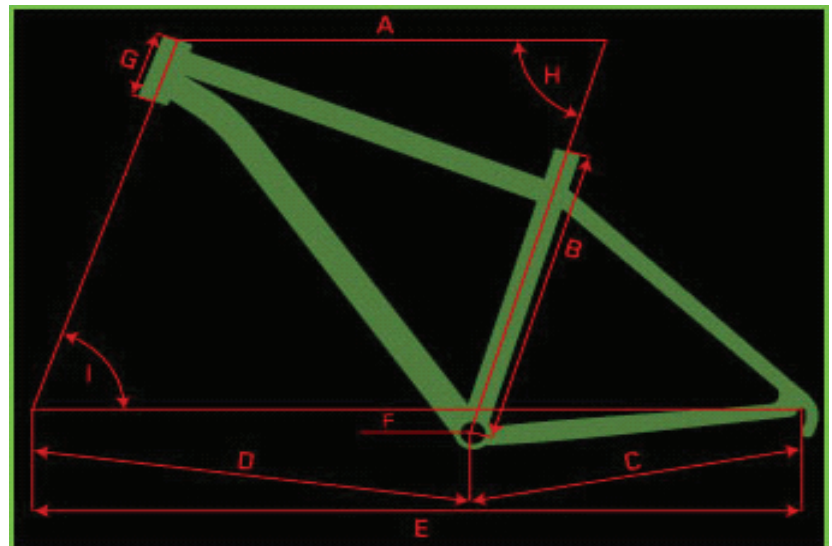

2010 Titus - Rockstar Ti

To Order Contact sales@918xc.com 918.794.8356

- A - Effective Top Tube
- B - Seat tube, center - top
- C - Chainstay
- E - Wheelbase
- F - Bottom Bracket Height
- G - Head Tube Length
- H - Seat Tube Angle
- I - Head Tube Angle
- J - Stand-over height

Fireline Ti	A	B	C	E	F	G	H	I	J
Small	23.25	17.75	18	44.69	12.6	4	73.5	69.5	29.69
Medium	24	18.75	18	44.93	12.65	4.25	73	70	29.96
Large	24.75	21.5	18	45.71	12.75	4.75	73	70	30.98